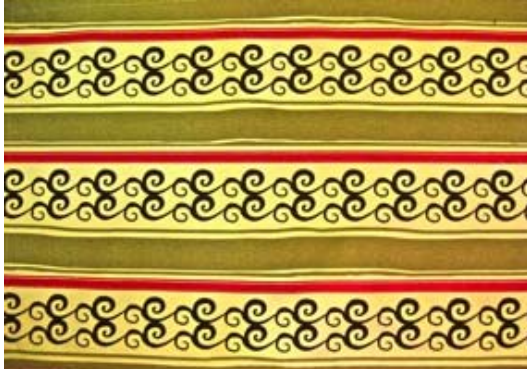

Placemat RPF81-5007/4

Coaster RFP80-5007 \$4.75/4

Mediterranean Stripe Placemat and Napkin

RFP61-5631 \$12.00/4

RFP60-5631 \$12.00/4

Striped Seed Napkin and Placemat

RFP 60-5616 \$12.00/4

RFP61-5616 \$12.00/4